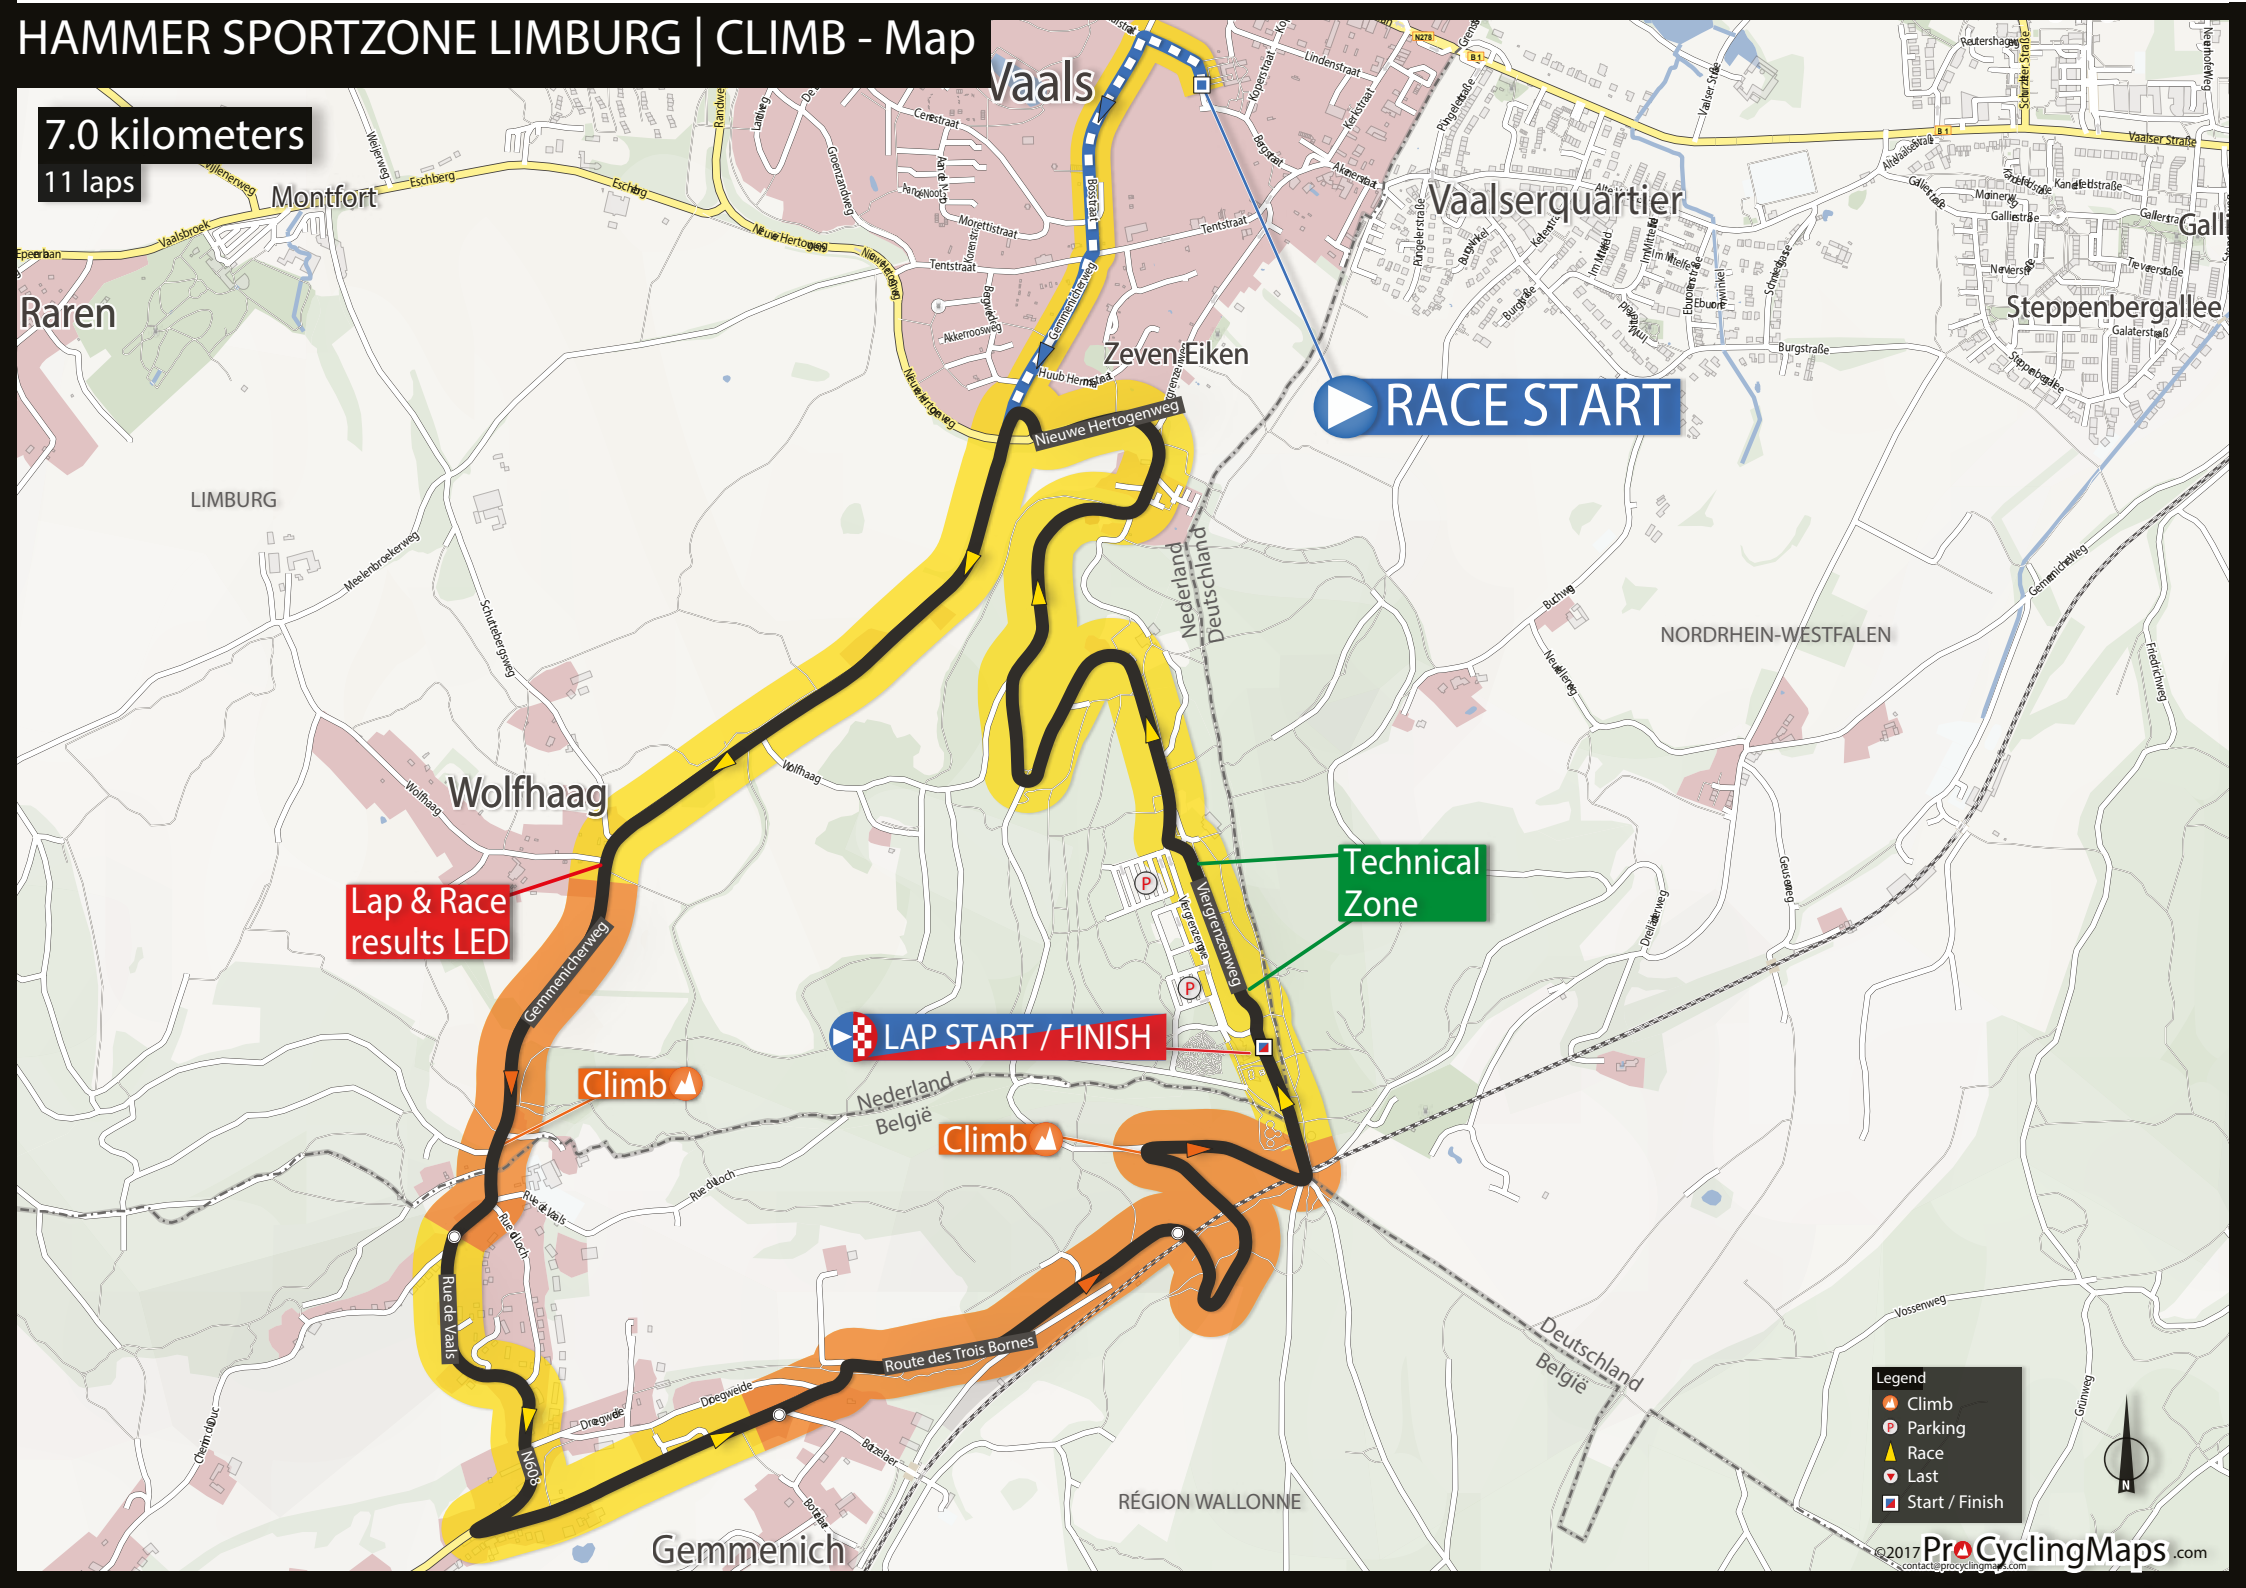

HAMMER SPORTZONE LIMBURG | CLIMB - Map

7.0 kilometers
11 laps

- Legend
- Climb
 - Parking
 - Race
 - Last
 - Start / Finish