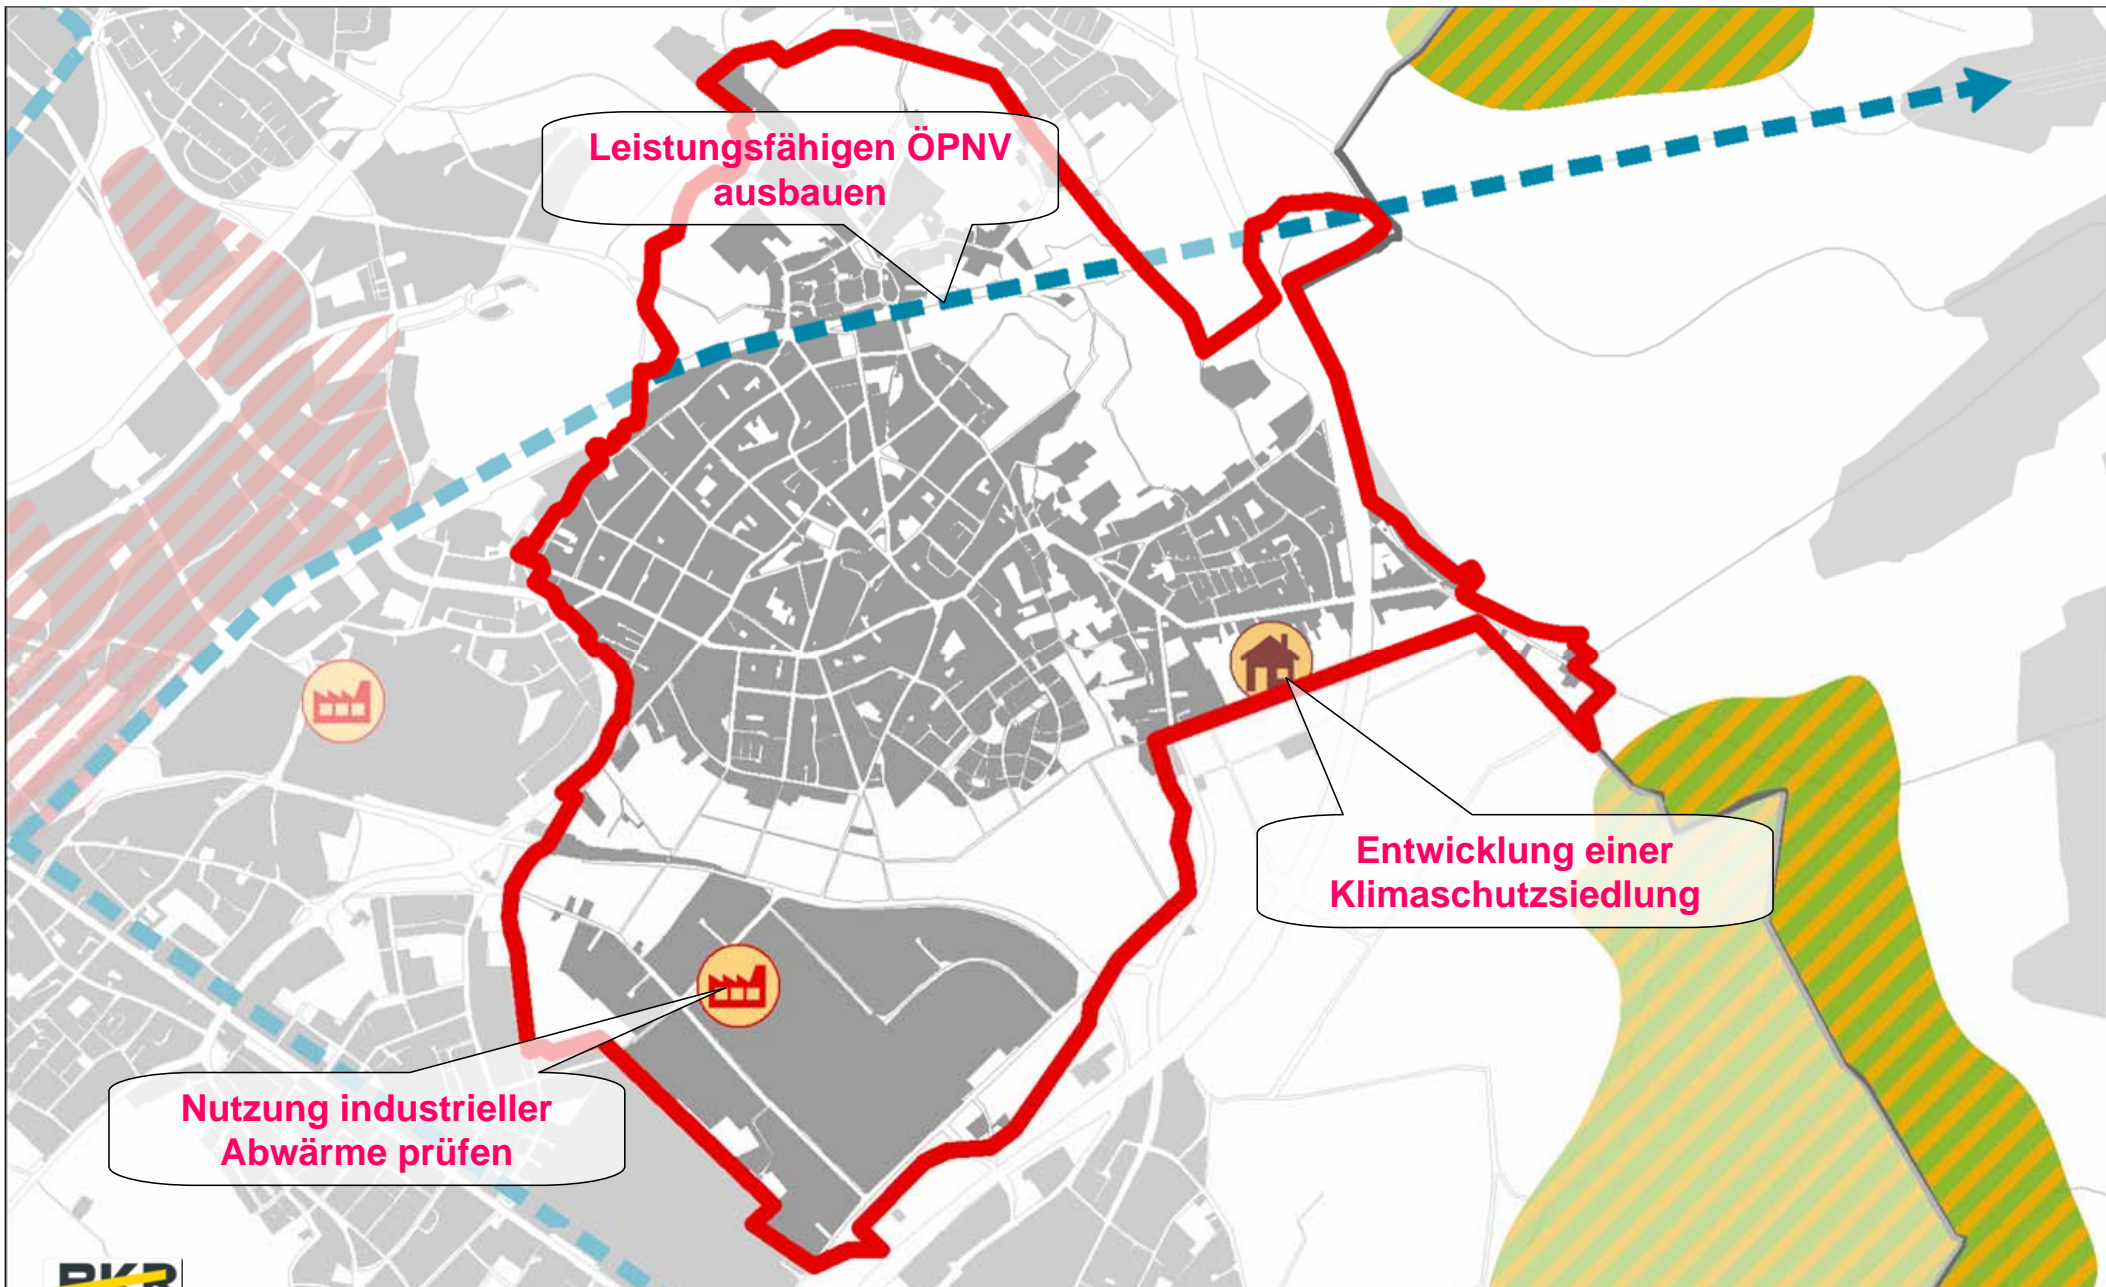

Stadtteilspaziergang Eilendorf

An aerial photograph of Aachen, Germany, showing the city's dense urban landscape and surrounding green hills under a bright blue sky with scattered white clouds. A solid red vertical bar is positioned on the left side of the image.